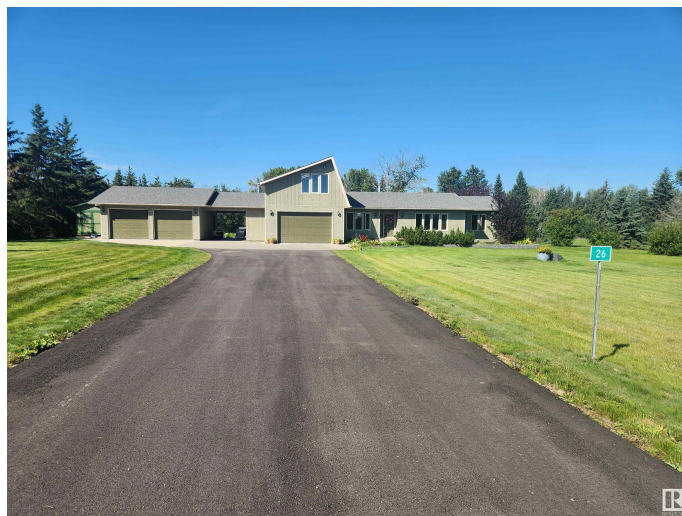

\$593,000 - 26, 27118 Hwy 18, Rural Westlock County

MLS® #E4402842

\$593,000

4 Bedroom, 3.00 Bathroom, 2,075 sqft

Rural on 1.32 Acres

Westview Estates, Rural Westlock County, AB

Beautiful custom built home with 4 bedrooms. Living areas are spacious and bright, kitchen has new granite counter tops plus a fresh reno on the entire basement. Gas fireplace on the main level and a wood burning fireplace in the basement. This property backs onto hole #2 of the Westlock Golf Course - great views and country living at its finest. There is an attached heated single garage, a carport and a double detached garage as well. Nicely landscaped, paved driveway to the house and a new roof. This lot is 1.32 acres and located in Westview Estates.

Built in 2005

Essential Information

MLS® #	E4402842
Price	\$593,000
Bedrooms	4
Bathrooms	3.00
Full Baths	3
Square Footage	2,075
Acres	1.32
Year Built	2005
Type	Rural
Sub-Type	Detached Single Family
Style	Bungalow
Status	Active

Community Information

Address	26, 27118 Hwy 18
Area	Rural Westlock County
Subdivision	Westview Estates
City	Rural Westlock County
County	ALBERTA
Province	AB
Postal Code	T7P 2P5

Amenities

Features	Deck, Skylight
----------	----------------

Interior

Interior Features	ensuite bathroom
Heating	Baseboard, In Floor Heat System, Natural Gas
Fireplace	Yes
Stories	3
Has Basement	Yes
Basement	Full, Finished

Exterior

Exterior	Wood
Exterior Features	Flat Site, Fruit Trees/Shrubs, Golf Nearby, Landscaped, Level Land, No Back Lane, Paved Lane
Construction	Wood
Foundation	Concrete Perimeter