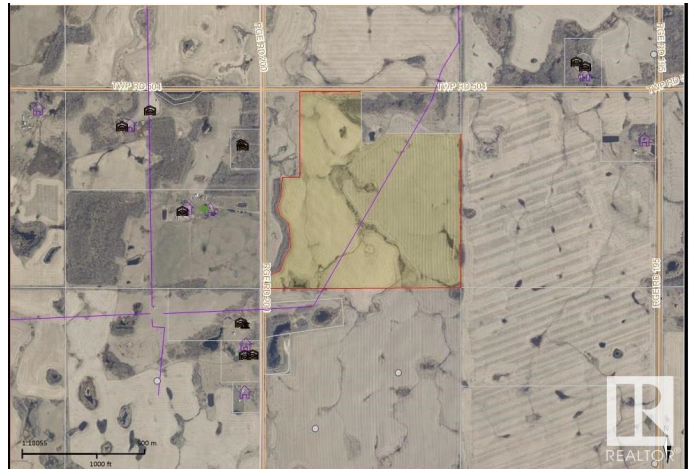

\$950,000 - Twp Rd 504 & Rr 200, Rural Beaver County

MLS® #E4425065

\$950,000

0 Bedroom, 0.00 Bathroom,
Rural on 121.58 Acres

None, Rural Beaver County, AB

121 acres of very good producing land in Beaver county! Slightly rolling land with good drainage. Ready for 2025 spring seeding. Adjoining 146 acres (SW-19-50-19-w4) also for sale.

Essential Information

MLS® #	E4425065
Price	\$950,000
Bathrooms	0.00
Acres	121.58
Type	Rural
Sub-Type	Vacant Lot/Land
Status	Active

Community Information

Address	Twp Rd 504 & Rr 200
Area	Rural Beaver County
Subdivision	None
City	Rural Beaver County
County	ALBERTA
Province	AB
Postal Code	T0B 4J3