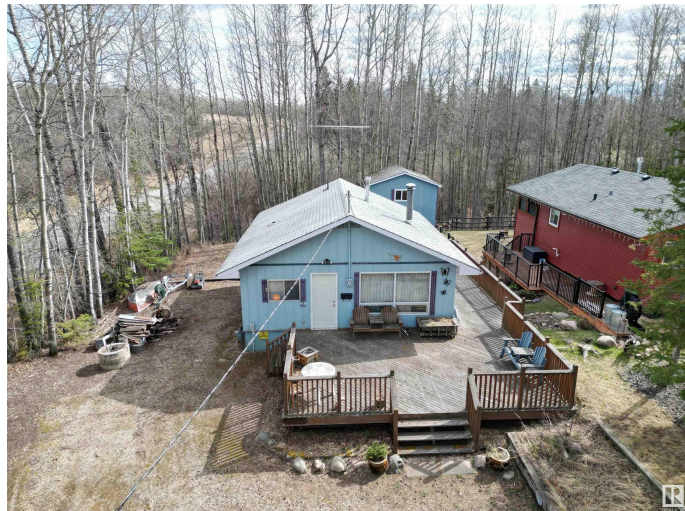

\$180,000 - 1 54114 Rge Rd 52, Rural Lac Ste. Anne County

MLS® #E4430033

\$180,000

2 Bedroom, 1.00 Bathroom, 727 sqft

Rural on 0.15 Acres

Bay Bridge Estates, Rural Lac Ste. Anne County, AB

Located in Bay Bridge Estates, this well-kept 2-bed, 1-bath cabin is the perfect 3-season retreat. Built in 1978 and still owned by the original builder, it sits on a private, treed corner lot just steps from the lake. Enjoy a spacious cedar deck, ample parking, and a peaceful setting ideal for summer getaways. This property comes fully furnished, and includes a small boat, trailer, and motor—everything you need to start making memories right away. A detached workshop with an upper-level bunkhouse offers extra space for guests or storage, plus there's a rear crawl space for added convenience. Whether you're looking to relax or explore the lake, this turn-key cabin is ready for its next chapter of summer adventures.

Built in 1978

Essential Information

MLS® #	E4430033
Price	\$180,000
Bedrooms	2
Bathrooms	1.00
Full Baths	1
Square Footage	727

Acres	0.15
Year Built	1978
Type	Rural
Sub-Type	Detached Single Family
Style	Bungalow
Status	Active

Interior

Heating	Forced Air-1, Natural Gas
Fireplace	Yes
Stories	1
Has Basement	Yes
Basement	None, No Basement

Exterior

Exterior	Wood
Exterior Features	Corner Lot, Landscaped, Treed Lot
Construction	Wood
Foundation	Piling